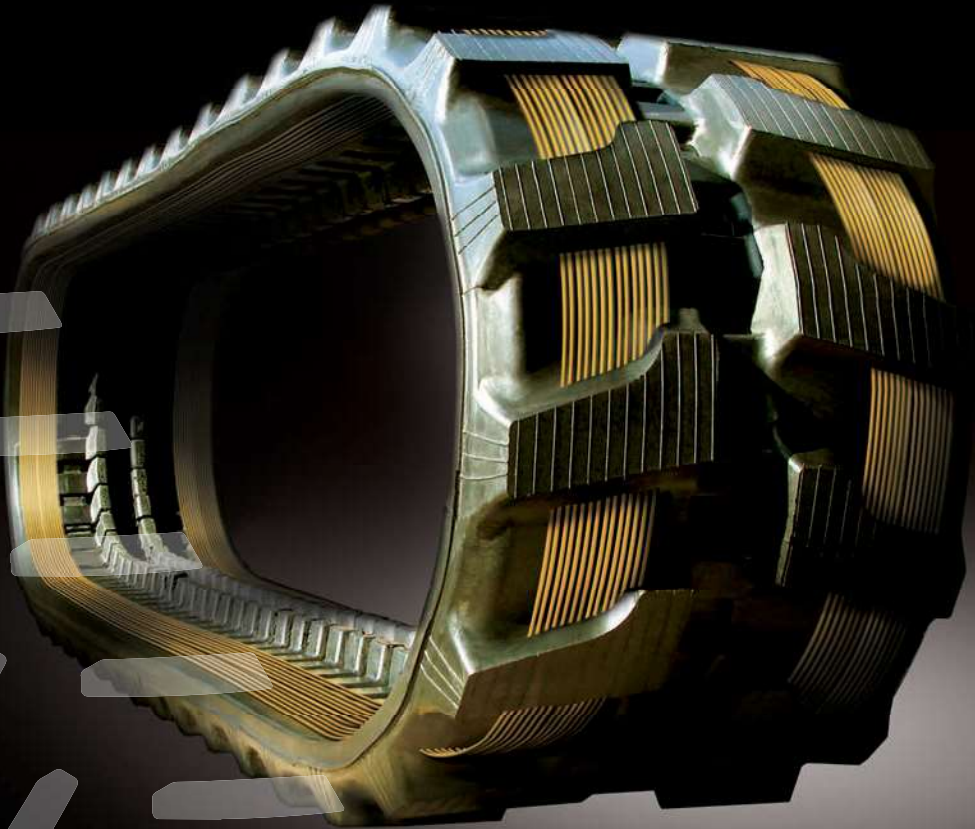

# TRACK LINE

**LEACH**  **LEWIS**  
**TRACK** **GROUP**

**RUBBER TRACKS AND PADS**  
**FOR CONSTRUCTION MACHINERY**

Trusted Parts Dealer Since 1873

## PREMIUM RUBBER TRACKS FOR EXCAVATORS, SKIDSTEER LOADERS AND TRACKED DUMPERS

Leach Lewis are one of Europe's market leaders in the supply of premium rubber tracks, rubber pads, undercarriage wear parts and ground engaging parts for earth moving equipment from our dedicated warehouses in the UK & Belgium.

We strive to offer quality, value for money products in the fastest possible delivery time, to keep machine downtime to an absolute minimum.

- Rubber tracks for excavators, skid steer loaders and tracked dumpers
- 24 months warranty available
- Rubber tracks for agricultural tracked machines
- Rubber pads for all tracked machinery
- Rubber track recycling
- Undercarriage wear parts for all excavators
- On site machine undercarriage and bucket Inspections
- Fully equipped workshop facilities for full undercarriage repairs
- On site fitting service
- Full range of flashing beacons
- European rubber track/pad warehouse